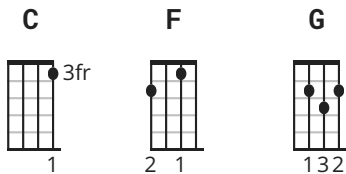

All Apologies ukulele chords by Nirvana

Tuning: G C E A

CHORDS

[Intro]

C (4x)

[Verse]

C

What else do I be; all apologies

In the sun, in the sun I feel as one

F

G

In the sun, in the sun I'm married

G

Burried (yah, yah, yah, yeah)

[Verse]

C