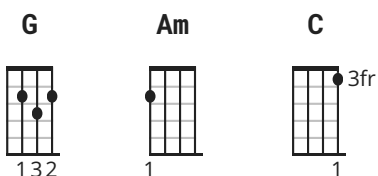

Dont Worry Be Happy ukulele chords by Bobby McFerrin

Difficulty: novice

Tuning: G C E A

Capo: 4th fret

CHORDS

STRUMMING

138 bpm

[INTRO]

G Am C G x2

[VERSE]

G

Here's a little song I wrote

Am

You might want to sing it note for note

C

G