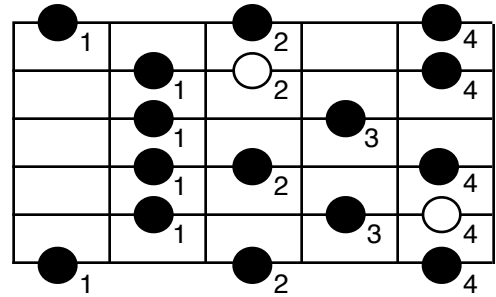

Ascending Melodic Minor

Scale root notes are white.

Pattern 1 starts on the 1st note of the scale

Pattern 2 starts on the 2nd note of the scale, etc..

These patterns can help you sound like a guitar god, seriously!

Pattern 3