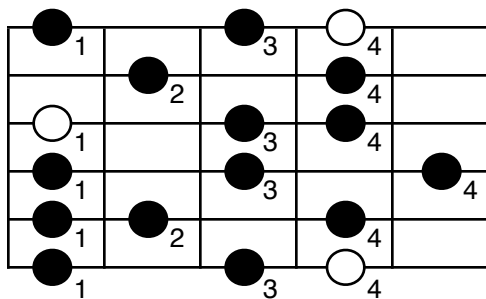

Ascending Melodic Minor

Scale root notes are white.

Pattern 1 starts on the 1st note of the scale

Pattern 2 starts on the 2nd note of the scale, etc..

These patterns can help you sound like a guitar god, seriously!

Pattern 6