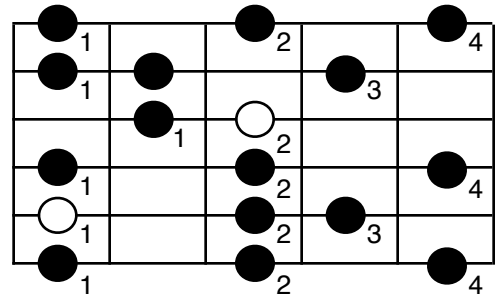

Ascending Melodic Minor

Scale root notes are white.

Pattern 1 starts on the 1st note of the scale

Pattern 2 starts on the 2nd note of the scale, etc..

These patterns can help you sound like a guitar god, seriously!

Pattern 5