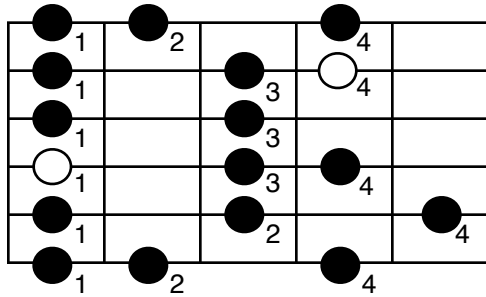

Ascending Melodic Minor

Scale root notes are white.

Pattern 1 starts on the 1st note of the scale

Pattern 2 starts on the 2nd note of the scale, etc..

These patterns can help you sound like a guitar god, seriously!

Pattern 2