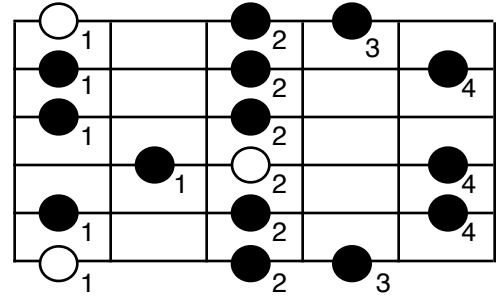

Ascending Melodic Minor

Scale root notes are white.

Pattern 1 starts on the 1st note of the scale

Pattern 2 starts on the 2nd note of the scale, etc..

These patterns can help you sound like a guitar god, seriously!

Pattern 1