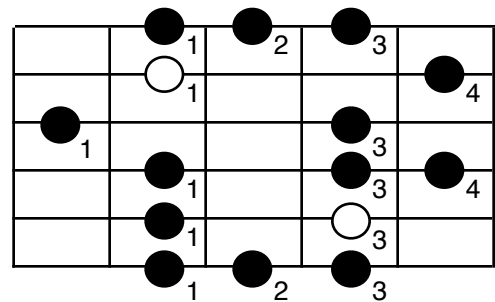

Blues Scale Patterns

Scale root notes are white.
 These patterns correspond to the 5 patterns of the pentatonic scale, with the b5 note added.
 These patterns can help you sound like a guitar god, seriously!

Pattern 1

Pattern 2

Pattern 3

Pattern 4

Pattern 5

A Blues Scale