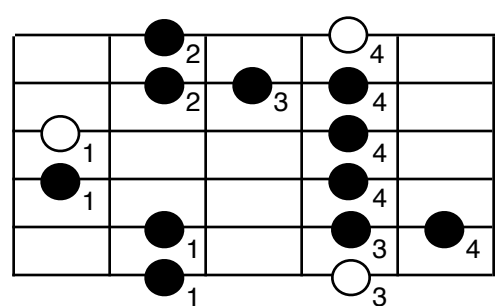

Blues Scale Patterns

Scale root notes are white.
 These patterns correspond to the 5 patterns of the pentatonic scale, with the b5 note added.
 These patterns can help you sound like a guitar god, seriously!

Pattern 1

Pattern 2

Pattern 3

Pattern 4

Pattern 5

A Blues Scale