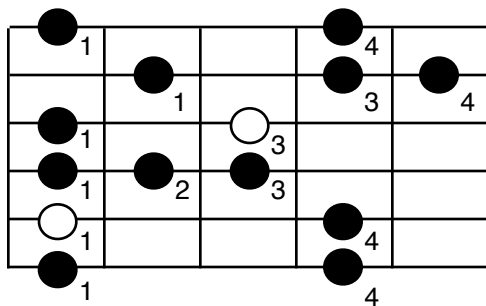

Blues Scale Patterns

Scale root notes are white.
 These patterns correspond to the 5 patterns of the pentatonic scale, with the b5 note added.
 These patterns can help you sound like a guitar god, seriously!

Pattern 1

Pattern 2

Pattern 3

Pattern 4

Pattern 5

A Blues Scale