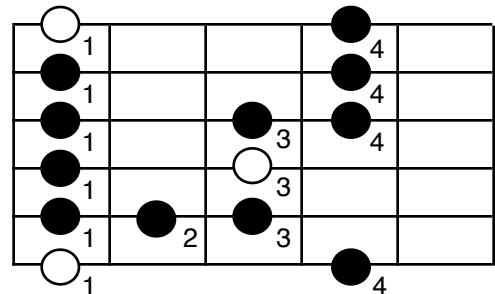

Blues Scale Patterns

Scale root notes are white.
 These patterns correspond to the 5 patterns of the pentatonic scale, with the b5 note added.
 These patterns can help you sound like a guitar god, seriously!

Pattern 1

Pattern 2

Pattern 3

Pattern 4

Pattern 5

A Blues Scale