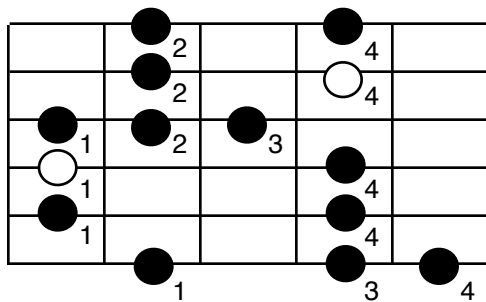

Blues Scale Patterns

Scale root notes are white.
 These patterns correspond to the 5 patterns of the pentatonic scale, with the b5 note added.
 These patterns can help you sound like a guitar god, seriously!

Pattern 1

Pattern 2

Pattern 3

Pattern 4

Pattern 5

A Blues Scale