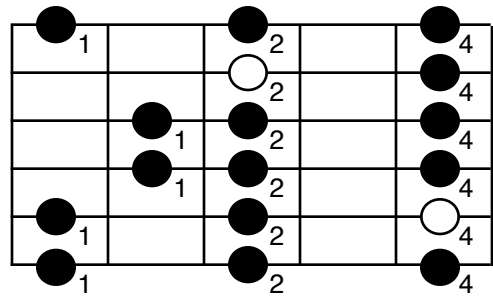

Natural Minor Scale Patterns

Scale root notes are white.

Pattern 1 starts on the 1st note of the scale

Pattern 2 starts on the 2nd note of the scale, etc..

These patterns can help you sound like a guitar god, seriously!

Pattern 3