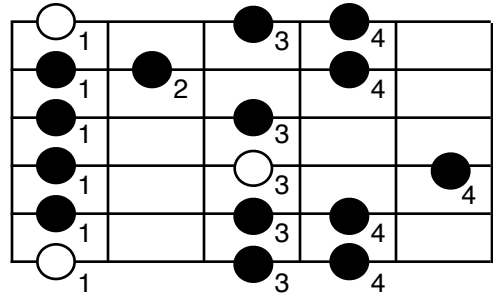

Natural Minor Scale Patterns

Scale root notes are white.

Pattern 1 starts on the 1st note of the scale

Pattern 2 starts on the 2nd note of the scale, etc..

These patterns can help you sound like a guitar god, seriously!

Pattern 1